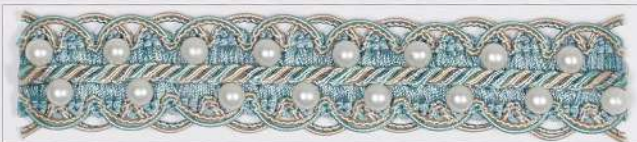

PEARL COLLECTION

↓ 1009 CORD ↓

↓ 1009-T CORD-T ↓

↓ 2019 CORD ↓

↓ 10714 GALON ↓

↓ 10771 GALON PEARL ↓

↓ 10722 FRINGE ↓

↓ 10721 HAND MADE PEARL FRINGE ↓

↓ 1010 CORD ↓

↓ 1010-T CORD-T ↓

↓ 4248 BRAID ↓

↓ 10713 GALON ↓

↓ 10785 HAND MADE POM POM ↓

↓ 10812 HAND MADE FRINGE ↓

↓ 10813 HAND MADE FRINGE ↓

COLOR 7435