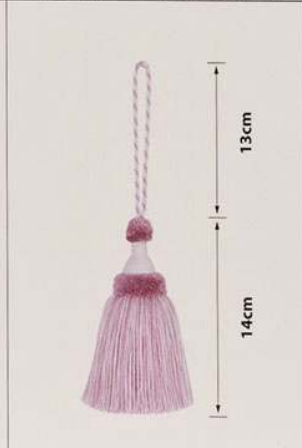

10798 GALON

10730 HAND MADE FRINGE

10787 HAND MADE POM POM

10799 BULLION POM POM

10303 BULLION FRINGE

11652-1 NATURAL TIEBACK

11652-0 NATURAL KEY TASSEL

11623-1 POM POM TIEBACK