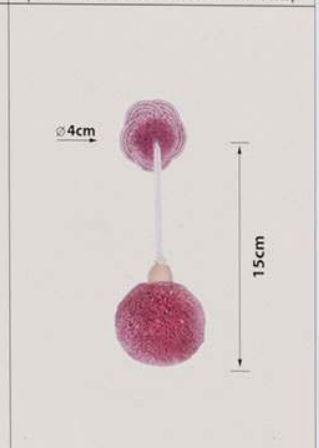

11654-5 POM POM KEY TASSEL