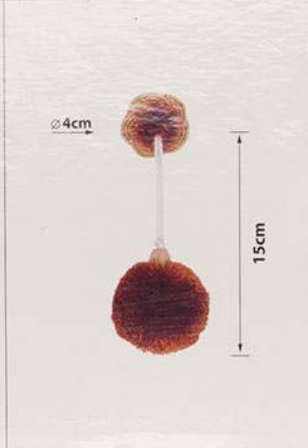

↓ 11654-5 POM POM KEY TASSEL ↓