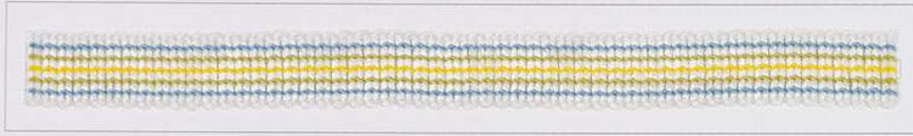

# EMOTION COLLECTION

10772 CORD

COLOR 6016

10772-T CORD-T

10798 GALON

10730 HAND MADE FRINGE

10787 HAND MADE POM POM

10799 BULLION POM POM