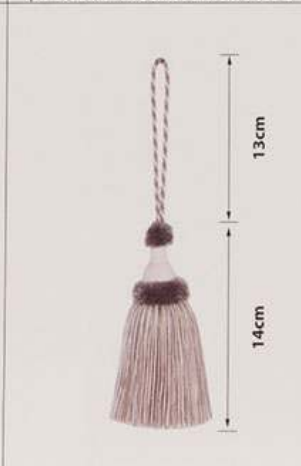

10798 GALON

10730 HAND MADE FRINGE

10787 HAND MADE POM POM

10799 BULLION POM POM

10303 BULLION FRINGE

11652-1 NATURAL TIEBACK

11652-0 NATURAL KEY TASSEL

11623-1 POM POM TIEBACK